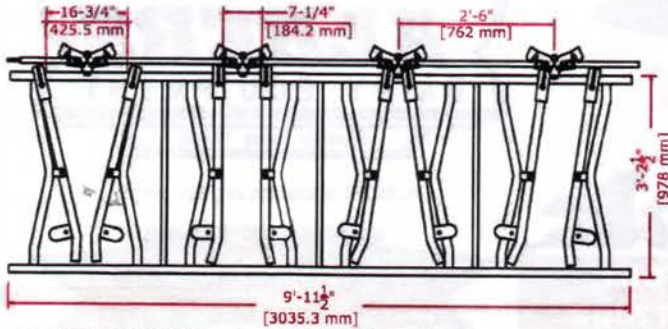

Standard panels - special sizes available upon request

4/10' SLAC - 194 lbs [88 kg] / panel
(mature Holstein)

M.5/10' SLAC - 200 lbs [91 kg] / panel
(mature Jersey)

4/9' SLAC - 184 lbs [84 kg] / panel
(mature Holstein)

M.6/10' SLAC - 228 lbs [104 kg] / panel
(7 1/2-13 months) - Holstein
(12-21 months) - Jersey

4/8' SLAC - 169 lbs [77 kg] / panel
5/10' SLAC - 211 lbs [96 kg] / panel
6/12' SLAC - 254 lbs [116 kg] / panel
(mature Holstein)

7/10' SLAC - 222 lbs [101 kg] / panel
(4 1/2-10 months) - Holstein
(6 1/2-16 months) - Jersey

S.6/10' SLAC - 240 lbs [110 kg] / panel
(10-18 months) - Holstein

8/10' SLAC - 220 lbs [100 kg] / panel
(weaned-5 months) - Holstein
(weaned-6 1/2 months) - Jersey