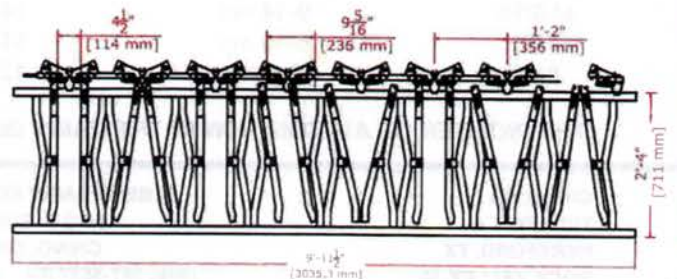

M.6/10' SLAC - 228 lbs [104 kg] / panel
(7 1/2-13 months) - Holstein
(12-21 months) - Jersey

4/8' SLAC - 169 lbs [77 kg] / panel
5/10' SLAC - 211 lbs [96 kg] / panel
6/12' SLAC - 254 lbs [116 kg] / panel
(mature Holstein)

7/10' SLAC - 222 lbs [101 kg] / panel
(4 1/2-10 months) - Holstein
(6 1/2-16 months) - Jersey

S.6/10' SLAC - 240 lbs [110 kg] / panel
(10-18 months) - Holstein

8/10' SLAC - 220 lbs [100 kg] / panel
(weaned-5 months) - Holstein
(weaned-6 1/2 months) - Jersey