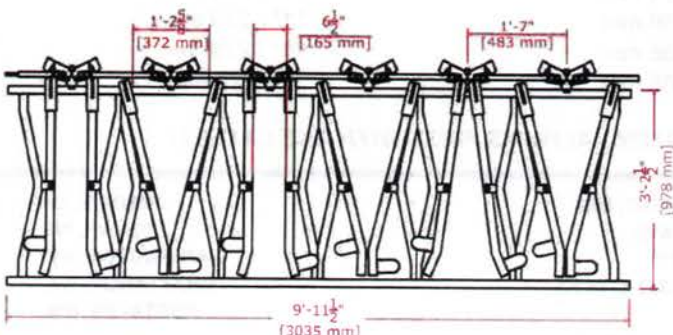

Standard panels - special sizes available upon request

4/10' SLAC - 194 lbs [88 kg] / panel
(mature Holstein)

M.5/10' SLAC - 200 lbs [91 kg] / panel
(mature Jersey)

4/9' SLAC - 184 lbs [84 kg] / panel
(mature Holstein)

M.6/10' SLAC - 228 lbs [104 kg] / panel
(7 1/2-13 months) - Holstein
(12-21 months) - Jersey

4/8' SLAC - 169 lbs [77 kg] / panel
5/10' SLAC - 211 lbs [96 kg] / panel
6/12' SLAC - 254 lbs [116 kg] / panel
(mature Holstein)

7/10' SLAC - 222 lbs [101 kg] / panel
(4 1/2-10 months) - Holstein
(6 1/2-16 months) - Jersey

S.6/10' SLAC - 240 lbs [110 kg] / panel
(10-18 months) - Holstein

8/10' SLAC - 220 lbs [100 kg] / panel
(weaned-5 months) - Holstein
(weaned-6 1/2 months) - Jersey