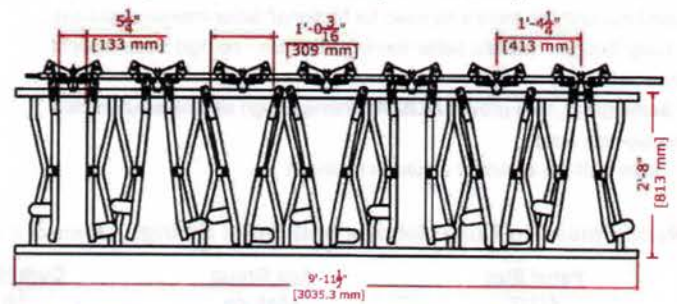

Standard panels - special sizes available upon request

4/10' SLAC - 194 lbs [88 kg] / panel
(mature Holstein)

M.5/10' SLAC - 200 lbs [91 kg] / panel
(mature Jersey)

4/9' SLAC - 184 lbs [84 kg] / panel
(mature Holstein)

M.6/10' SLAC - 228 lbs [104 kg] / panel
(7 1/2-13 months) - Holstein
(12-21 months) - Jersey

4/8' SLAC - 169 lbs [77 kg] / panel
5/10' SLAC - 211 lbs [96 kg] / panel
6/12' SLAC - 254 lbs [116 kg] / panel
(mature Holstein)

7/10' SLAC - 222 lbs [101 kg] / panel
(4 1/2-10 months) - Holstein
(6 1/2-16 months) - Jersey

S.6/10' SLAC - 240 lbs [110 kg] / panel
(10-18 months) - Holstein

8/10' SLAC - 220 lbs [100 kg] / panel
(weaned-5 months) - Holstein
(weaned-6 1/2 months) - Jersey