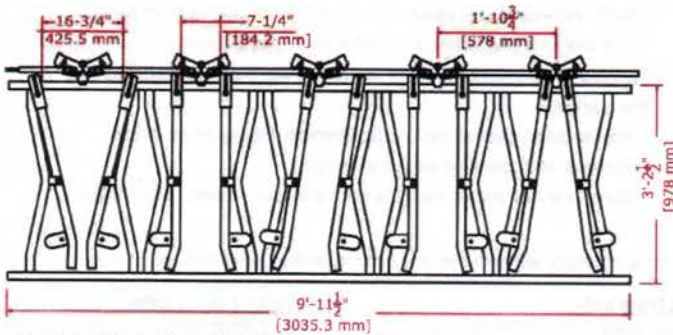

Standard panels - special sizes available upon request

4/10' SLAC - 194 lbs [88 kg] / panel
(mature Holstein)

M.5/10' SLAC - 200 lbs [91 kg] / panel
(mature Jersey)

4/9' SLAC - 184 lbs [84 kg] / panel
(mature Holstein)

M.6/10' SLAC - 228 lbs [104 kg] / panel
(7 1/2-13 months) - Holstein
(12-21 months) - Jersey

4/8' SLAC - 169 lbs [77 kg] / panel
5/10' SLAC - 211 lbs [96 kg] / panel
6/12' SLAC - 254 lbs [116 kg] / panel
(mature Holstein)

7/10' SLAC - 222 lbs [101 kg] / panel
(4 1/2-10 months) - Holstein
(6 1/2-16 months) - Jersey

S.6/10' SLAC - 240 lbs [110 kg] / panel
(10-18 months) - Holstein

8/10' SLAC - 220 lbs [100 kg] / panel
(weaned-5 months) - Holstein
(weaned-6 1/2 months) - Jersey