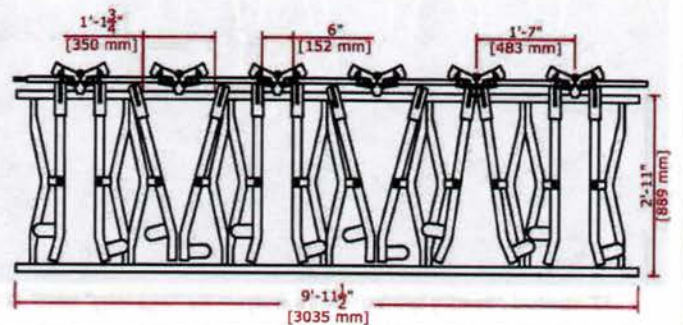

Standard panels - special sizes available upon request

4/10' SLAC - 194 lbs [88 kg] / panel
(mature Holstein)

M.5/10' SLAC - 200 lbs [91 kg] / panel
(mature Jersey)

4/9' SLAC - 184 lbs [84 kg] / panel
(mature Holstein)

M.6/10' SLAC - 228 lbs [104 kg] / panel
(7 1/2-13 months) - Holstein
(12-21 months) - Jersey

4/8' SLAC - 169 lbs [77 kg] / panel
5/10' SLAC - 211 lbs [96 kg] / panel
6/12' SLAC - 254 lbs [116 kg] / panel
(mature Holstein)

7/10' SLAC - 222 lbs [101 kg] / panel
(4 1/2-10 months) - Holstein
(6 1/2-16 months) - Jersey

S.6/10' SLAC - 240 lbs [110 kg] / panel
(10-18 months) - Holstein

8/10' SLAC - 220 lbs [100 kg] / panel
(weaned-5 months) - Holstein
(weaned-6 1/2 months) - Jersey