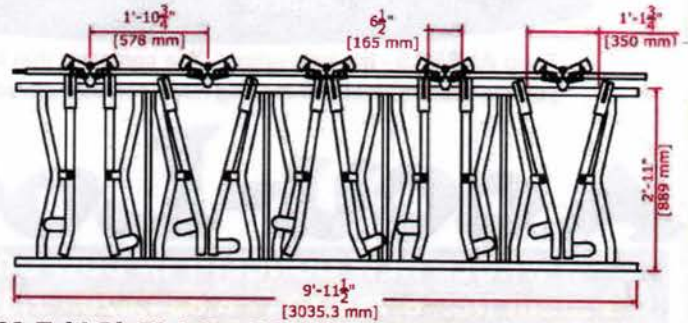

Standard panels - special sizes available upon request

4/10' SLAC - 194 lbs [88 kg] / panel
(mature Holstein)

M.5/10' SLAC - 200 lbs [91 kg] / panel
(mature Jersey)

4/9' SLAC - 184 lbs [84 kg] / panel
(mature Holstein)

M.6/10' SLAC - 228 lbs [104 kg] / panel
(7 1/2-13 months) - Holstein
(12-21 months) - Jersey

4/8' SLAC - 169 lbs [77 kg] / panel
5/10' SLAC - 211 lbs [96 kg] / panel
6/12' SLAC - 254 lbs [116 kg] / panel
(mature Holstein)

7/10' SLAC - 222 lbs [101 kg] / panel
(4 1/2-10 months) - Holstein
(6 1/2-16 months) - Jersey

S.6/10' SLAC - 240 lbs [110 kg] / panel
(10-18 months) - Holstein

8/10' SLAC - 220 lbs [100 kg] / panel
(weaned-5 months) - Holstein
(weaned-6 1/2 months) - Jersey