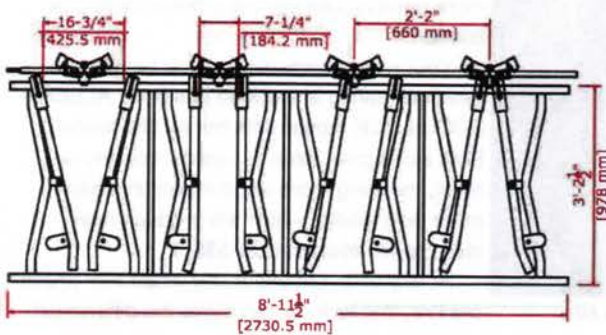

Standard panels - special sizes available upon request

4/10' SLAC - 194 lbs [88 kg] / panel
(mature Holstein)

M.5/10' SLAC - 200 lbs [91 kg] / panel
(mature Jersey)

4/9' SLAC - 184 lbs [84 kg] / panel
(mature Holstein)

M.6/10' SLAC - 228 lbs [104 kg] / panel
(7 1/2-13 months) - Holstein
(12-21 months) - Jersey

4/8' SLAC - 169 lbs [77 kg] / panel
5/10' SLAC - 211 lbs [96 kg] / panel
6/12' SLAC - 254 lbs [116 kg] / panel
(mature Holstein)

7/10' SLAC - 222 lbs [101 kg] / panel
(4 1/2-10 months) - Holstein
(6 1/2-16 months) - Jersey

S.6/10' SLAC - 240 lbs [110 kg] / panel
(10-18 months) - Holstein

8/10' SLAC - 220 lbs [100 kg] / panel
(weaned-5 months) - Holstein
(weaned-6 1/2 months) - Jersey